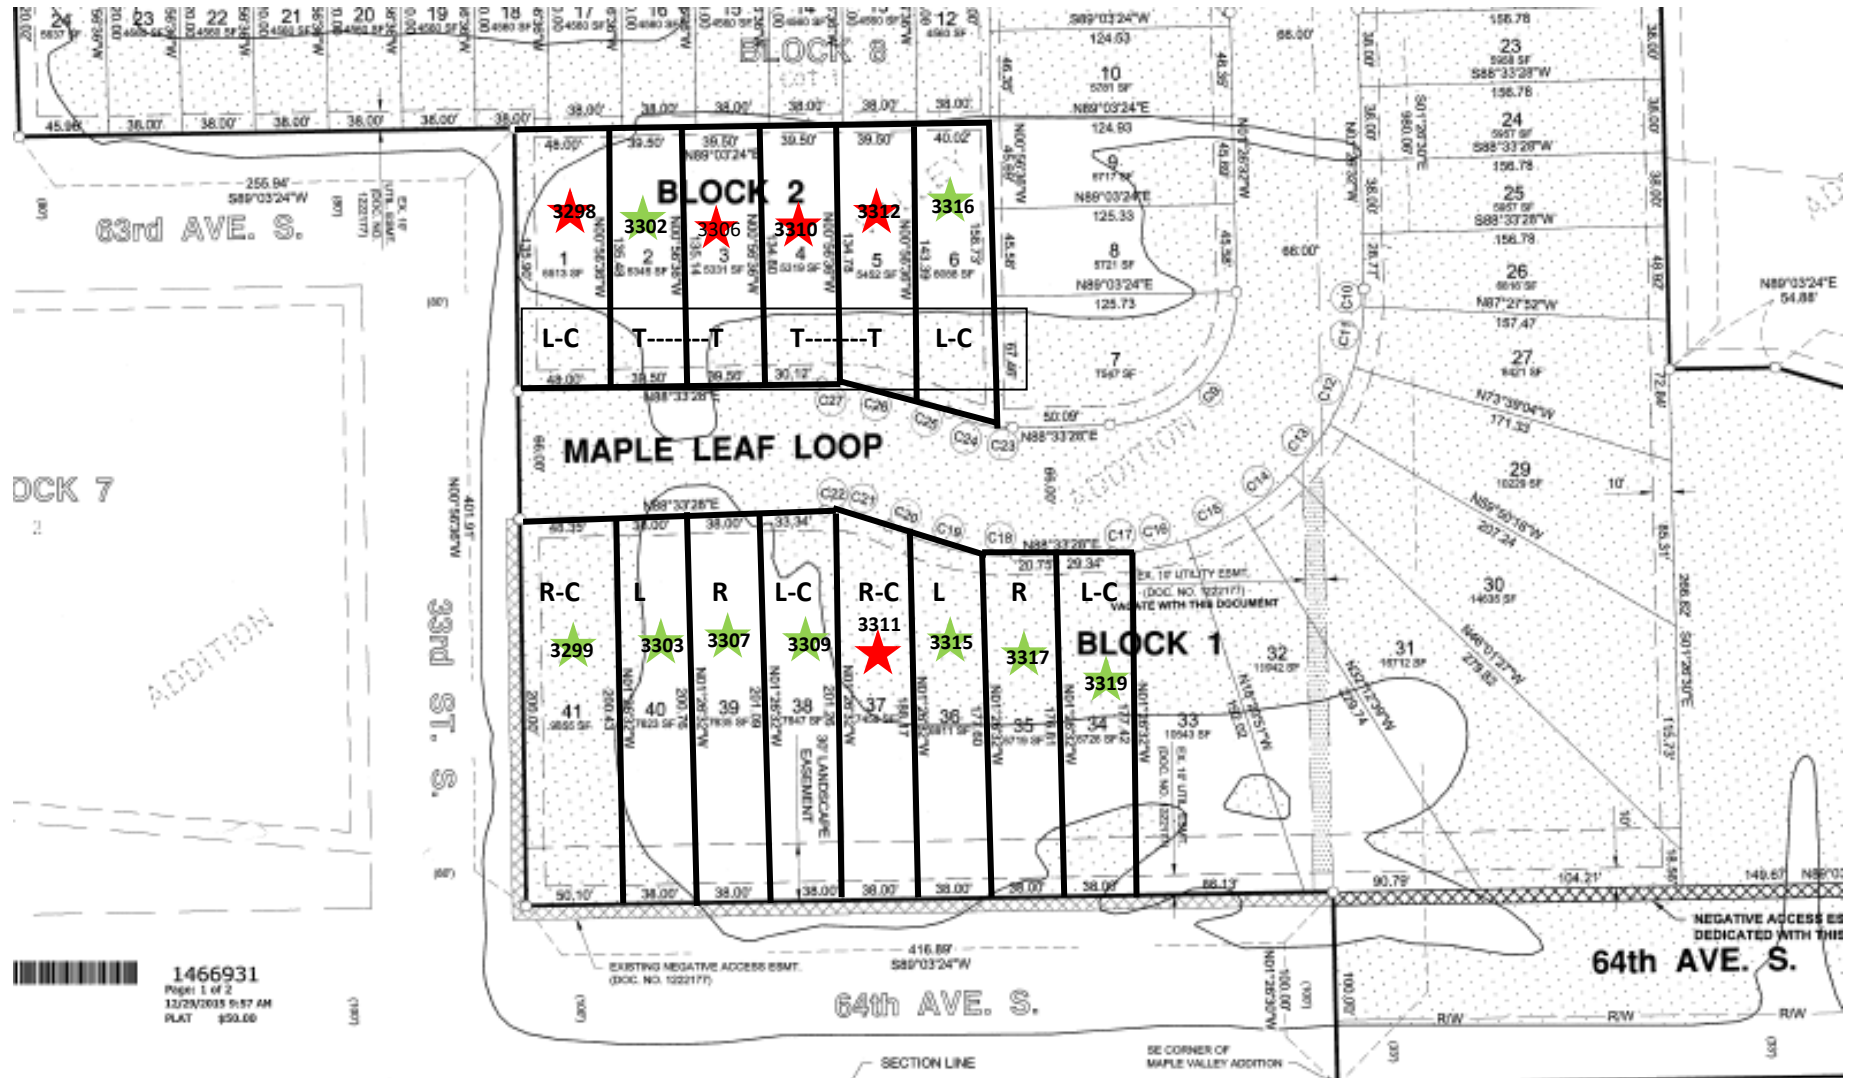

Maple Valley 2nd Addition

DCK 7
2

ADDITION

1466931
Page 1 of 2
12/25/2015 9:57 AM
PLAT \$50.00

★ AVAILABLE

★ SOLD